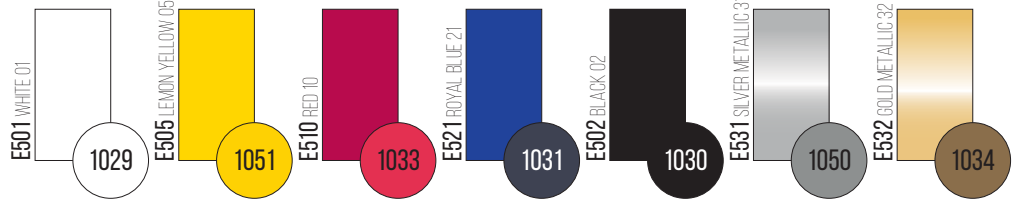

FLEX
by transfertpress

Equivalence

transfertpress.com
Transfer Manufacturer

CUTTABLE FLEX RANGES 1 CLASSIC / 2 METALLIC / 4 FLUO > FLEXCUT

CUTTABLE FLEX RANGE 6 REFLEX > REFLEXCUT

CUTTABLE FLEX NYLON > FLEXCUT NYLON

CUTTABLE FLEX SUBLISTOP > FLEXCUT SBB MAXIMA

PRINTABLE FLEX CLASSIC MATT WHITE COTTON & POLYESTER 1053 > GRAFFITI

PRINTABLE FLEX NYLON MATT 1054 > TATOO NYLON

PRINTABLE FLEX SUBLISTOP (SOFTSHELL) 1056 > TATOO SBB MAXIMA

PRINTABLE FLEX EXTRA CLEAR (SOFT TOUCH) 1057 > CLEARFLEX MATTE

PRINTABLE FLEX FLOCK 1058 > ECOPRINT

APPLICATION TAPE CLEAR APPLICATION TAPE YELLOW > FLEXTAPE

APPLICATION TAPE RED > FLOCKTAPE

REFERENCES WITH NO EQUIVALENCE