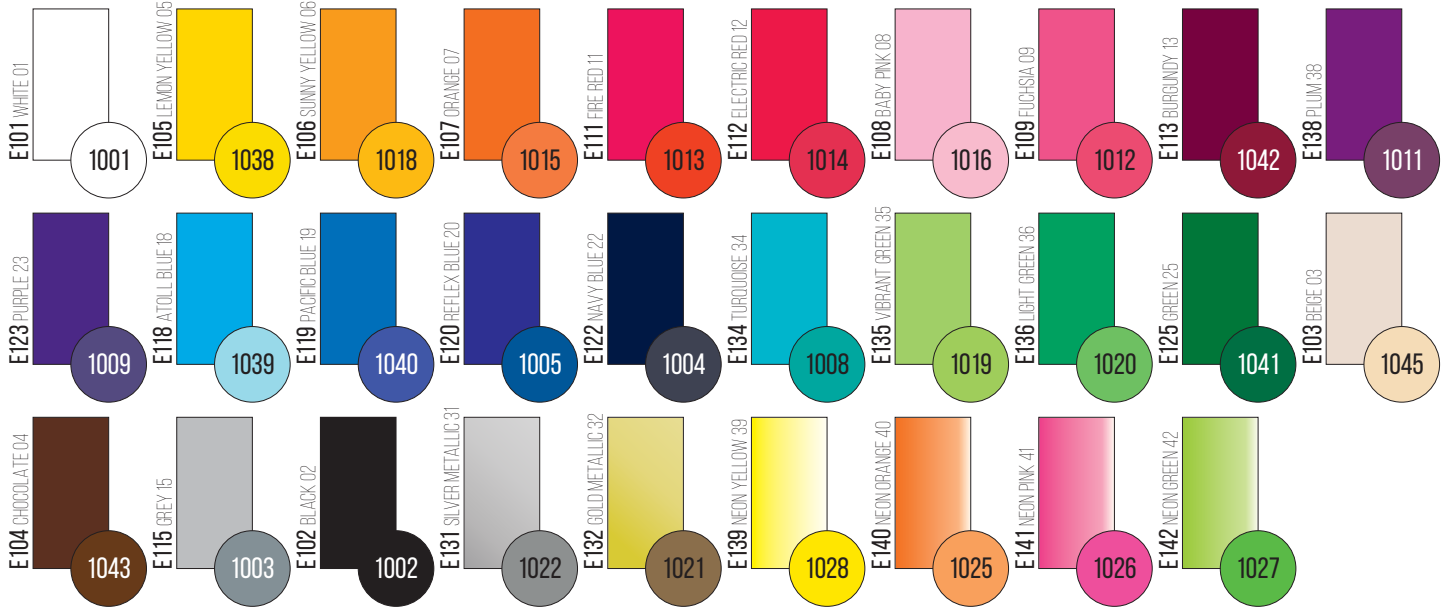

FLEX
by transfertpress

Equivalence

transfertpress.com
Transfer Manufacturer

CUTTABLE FLEX RANGES 1 CLASSIC / 2 METALLIC / 4 FLUO > FLEXCUT

CUTTABLE FLEX RANGE 6 REFLEX > REFLEXCUT

CUTTABLE FLEX NYLON > FLEXCUT NYLON

CUTTABLE FLEX SUBLISTOP > FLEXCUT SBB MAXIMA

PRINTABLE FLEX CLASSIC MATT WHITE COTTON & POLYESTER 1053 > GRAFFITI

PRINTABLE FLEX NYLON MATT 1054 > TATOO NYLON

PRINTABLE FLEX SUBLISTOP (SOFTSHELL) 1056 > TATOO SBB MAXIMA

PRINTABLE FLEX EXTRA CLEAR (SOFT TOUCH) 1057 > CLEARFLEX MATTE

PRINTABLE FLEX FLOCK 1058 > ECOPRINT

APPLICATION TAPE CLEAR APPLICATION TAPE YELLOW > FLEXTAPE

APPLICATION TAPE RED > FLOCKTAPE

REFERENCES WITH NO EQUIVALENCE