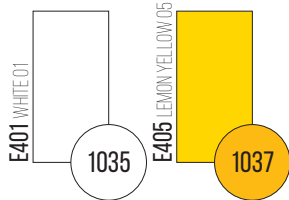

FLEX
by transfertpress

Equivalence

transfertpress.com
Transfer Manufacturer

CUTTABLE FLEX RANGES 1 CLASSIC / 2 METALLIC / 4 FLUO > FLEXCUT

CUTTABLE FLEX RANGE 6 REFLEX > REFLEXCUT

CUTTABLE FLEX NYLON > FLEXCUT NYLON

CUTTABLE FLEX SUBLISTOP > FLEXCUT SBB MAXIMA

PRINTABLE FLEX CLASSIC MATT WHITE COTTON & POLYESTER 1053 > GRAFFITI

PRINTABLE FLEX NYLON MATT 1054 > TATOO NYLON

PRINTABLE FLEX SUBLISTOP (SOFTSHELL) 1056 > TATOO SBB MAXIMA

PRINTABLE FLEX EXTRA CLEAR (SOFT TOUCH) 1057 > CLEARFLEX MATTE

PRINTABLE FLEX FLOCK 1058 > ECOPRINT

APPLICATION TAPE CLEAR APPLICATION TAPE YELLOW > FLEXTAPE

APPLICATION TAPE RED > FLOCKTAPE

REFERENCES WITH NO EQUIVALENCE